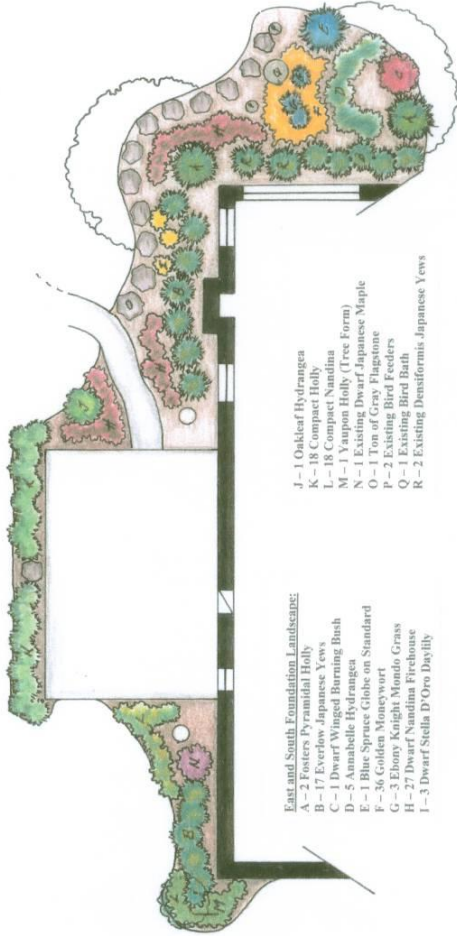

**West Foundation of Metal Building Landscape:**  
 A - 6 Existing Miscanthus  
 C - 5 Existing Althea  
 D - 9 Dwarf/Nandina Firehouse Blue/Incarnation Flower  
 E - 6 Dwarf Coreopsis

**New West Addition Landscape:**  
 A - 2 Fosters Pyramidal Holly  
 B - 5 Compact Holly  
 C - 5 Everlow Japanese Yews  
 D - Dwarf Burford Holly

**East and South Foundation Landscape:**  
 A - 2 Fosters Pyramidal Holly  
 B - 17 Everlow Japanese Yews  
 C - 1 Dwarf Winged Burning Bush  
 D - 5 Annabelle Hydrangea  
 E - 1 Blue Spruce Globe on Standard  
 F - 36 Golden Moneywort  
 G - 3 Ebony Knight Mondo Grass  
 H - 27 Dwarf/Nandina Firehouse  
 I - 3 Dwarf Stella D'Oro Daylily

J - 1 Oakleaf Hydrangea  
 K - 18 Compact Holly  
 M - 18 Compact Nandina  
 N - 1 Japanese Holly (Tree Form)  
 O - 1 Existing Dwarf Japanese Maple  
 P - 2 Existing Bird Feeders  
 Q - 1 Existing Bird Bath  
 R - 2 Existing Densiformis Japanese Yews